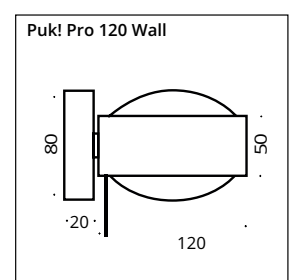

## ✓ Puk! 120 Wall Pro

Art.Nr./item no. HOCHVOLT LED/HV 2x10W, ~1.662lm, 2.700K, 90CRI 	Ø Kopf Ø head in mm	Kopf surface Head	Wandschild wall plate
120-101211	120	chrome matt	chrome matt
120-101212	120	chrome	chrome
120-101213	120	nickel matt	nickel matt
120-1012122	120	white matt	white matt
120-1012102	120	black matt	black matt
120-1012123	120	anthracite matt	anthracite matt
120-1012124	120	brushed brass	black matt
120-1012125	120	brushed copper	black matt
120-1012126	120	black wood	black matt