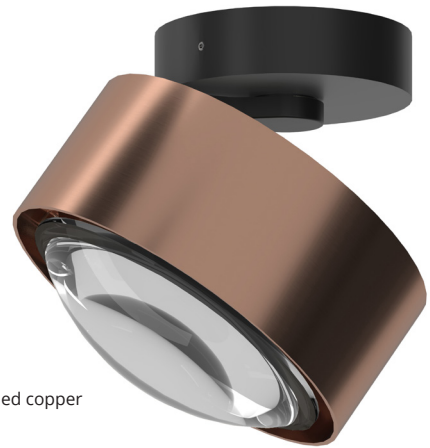

brushed copper

✓ Puk! 120 Move Pro

Art.Nr./item no. HOCHVOLT LED/HV 1x10W, ~831lm, 2.700K, 90CRI	Ø Kopf Ø head in mm	Kopf surface Head	Wandschild wall plate
120-300211	120	chrome matt	chrome matt
120-300212	120	chrome	chrome
120-300213	120	nickel matt	nickel matt
120-3002122	120	white matt/chrome	white matt
120-3002102	120	black matt/chrome	black matt
120-3002123	120	anthracite matt/chrome	anthracite matt
120-3002124	120	brushed brass	black matt
120-3002125	120	brushed copper	black matt
120-3002126	120	black wood	black matt