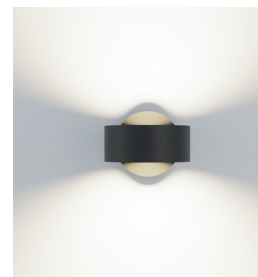

Glas matt glass matt