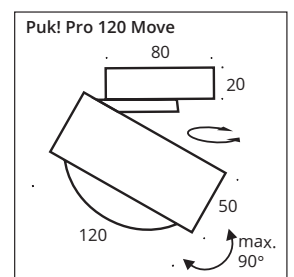

PUK! AVANTGARDE MOVE 120 PRO

Entdecken Sie die PUK! Avantgarde Pro: Äußerlich vertraut, innerlich revolutioniert mit 95 % neuen, nachhaltigen Bauteilen und deutlicher Gewichtsreduktion. Das neue Klick-System ermöglicht einen noch einfacheren Wechsel des LED-Moduls. Die gewohnte 360° Drehbarkeit wird durch ein innovatives Gelenk präzisiert, das an die Servolenkung eines Porsche erinnert.

Mit verbesserten Linsen- und Reflektortechniken sowie einem benutzerfreundlichen Plug-and-Play-Mechanismus setzt sie neue Standards. Die Installation erfolgt durch ein einfaches Einsetzen und Drehen. Zudem gewährleistet ein optimiertes Wärmemanagement langanhaltende Effizienz. Die PUK! Avantgarde Pro definiert mit Spitzenleistung in Beleuchtung und Technologie und setzt neue Maßstäbe.

Discover the PUK! Avantgarde Pro: Familiar on the outside, revolutionized on the inside with 95% new, sustainable components and significant weight reduction. The new click system makes changing the LED module even easier. The usual 360° rotation is made more precise by an innovative joint that is reminiscent of the power steering on a Porsche. With improved lens and reflector technologies as well as a user-friendly plug-and-play mechanism, it sets new standards. Installation is done by simply inserting and twisting. In addition, optimized heat management ensures long-lasting efficiency.

The PUK! Avantgarde Pro defines and sets new standards with excellence in lighting and technology.

✓ Puk! 120 Move Pro