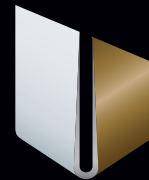

# Ausgezeichnete Leuchten in bestem Design

PLUS X AWARD  
2023/2024

PLUS X AWARD  
2021/2022

GERMAN  
DESIGN  
AWARD  
SPECIAL  
2022

GERMAN DESIGN  
AWARD 2022

german  
brand  
award  
'21  
special

GERMAN BRAND AWARD  
PRODUCT BRAND OF THE YEAR  
2021