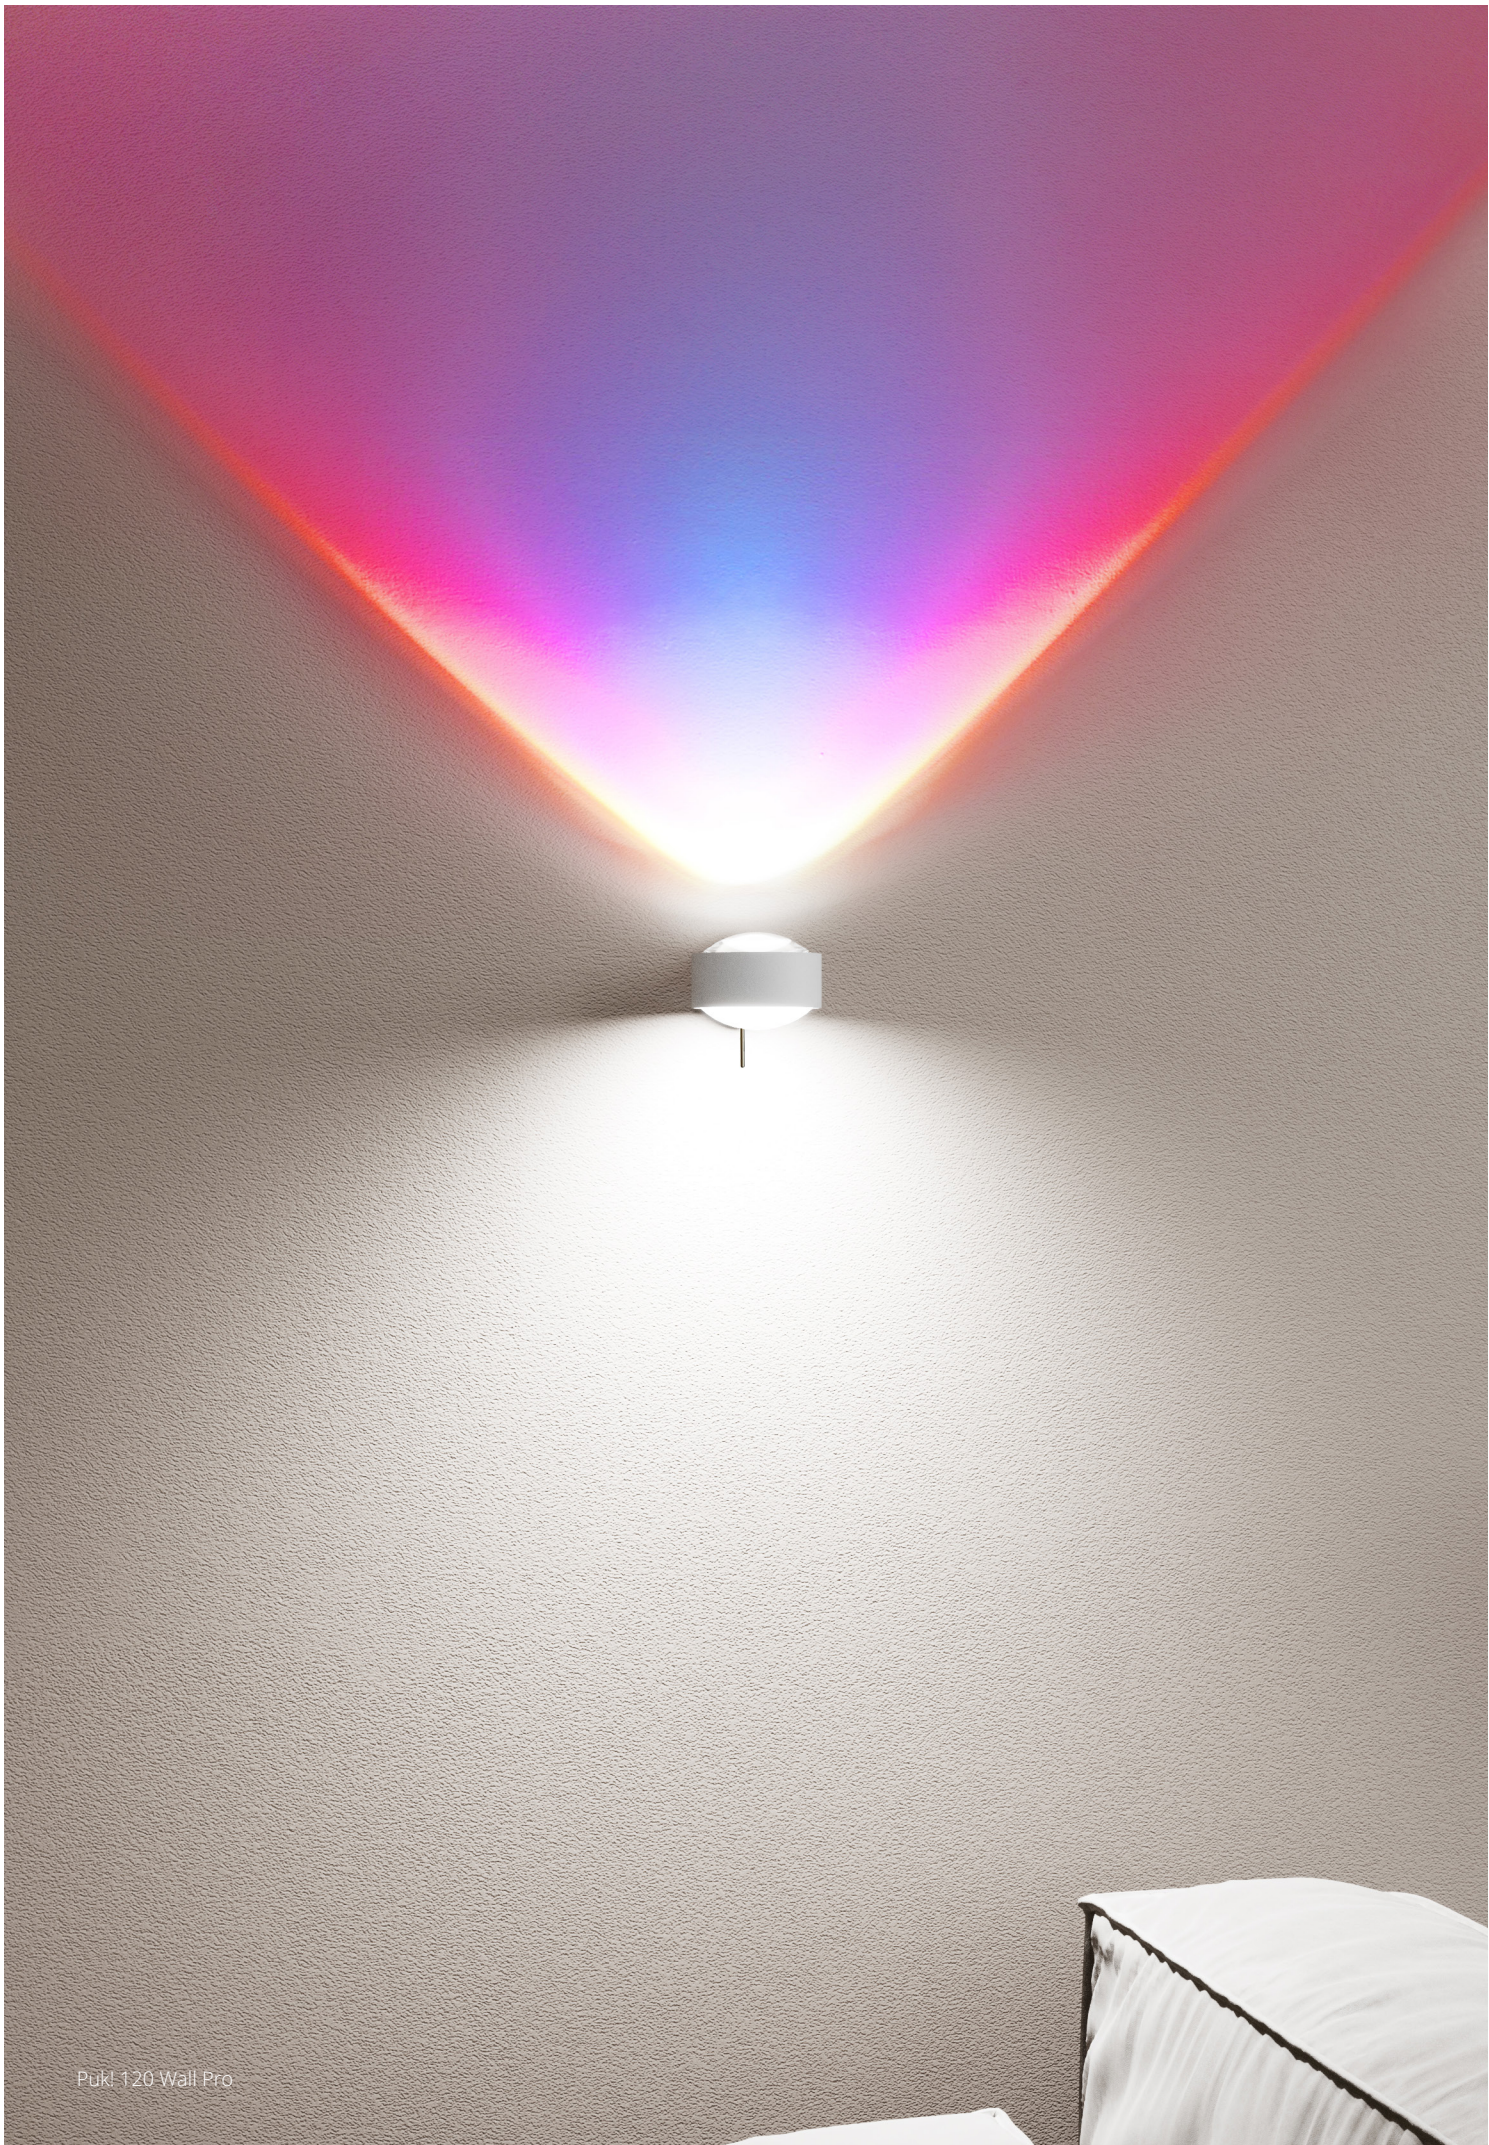

Puki 120 Wall Pro