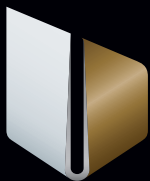

# Ausgezeichnete Leuchten in bestem Design

PLUS X AWARD  
2023/2024

PLUS X AWARD  
2021/2022

GERMAN  
DESIGN  
AWARD  
SPECIAL  
2022

GERMAN DESIGN  
AWARD 2022

german  
brand  
award  
'21  
special

GERMAN BRAND AWARD  
PRODUCT BRAND OF THE YEAR  
2021